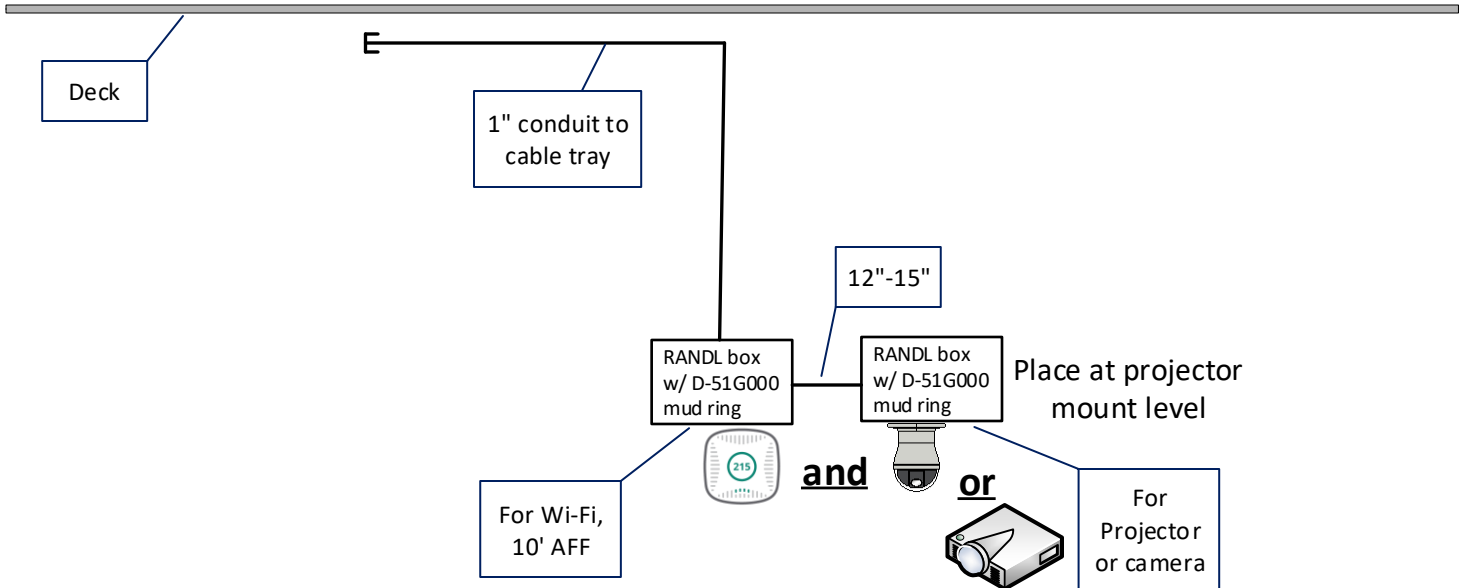

OPEN-CEILING WI-FI, PROJECTOR OR SURVEILLANCE CAMERA

Wi-Fi or Camera only

**Place below lowest ceiling obstruction
Or place wi-fi outlet on wall at +10 ft. AFF**

Wi-Fi and Projector or Camera

**Place below lowest ceiling obstruction
Or place wi-fi on wall at +10 ft. AFF**